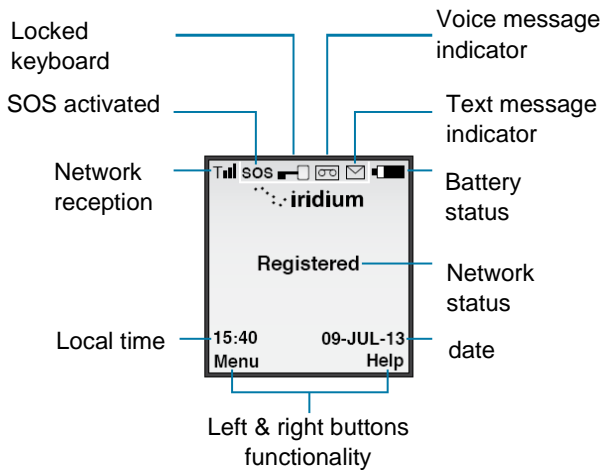

Sending message to the phone:

1. Go to <https://satellitesos.com/sendMessage.php>
2. Choose network and enter phone number
3. Write your text
4. Write sender address for easy reply
5. Send message

Short manual

Iridium Extreme

Call from the phone

1. Type phone number

Numbers should be in international format
Example +46775888191

2. Press call (green button)

Calling to the satellite phone

1. Call +881 and the phone number
 Example +881641400566
2. FREE test call
 +14807525151